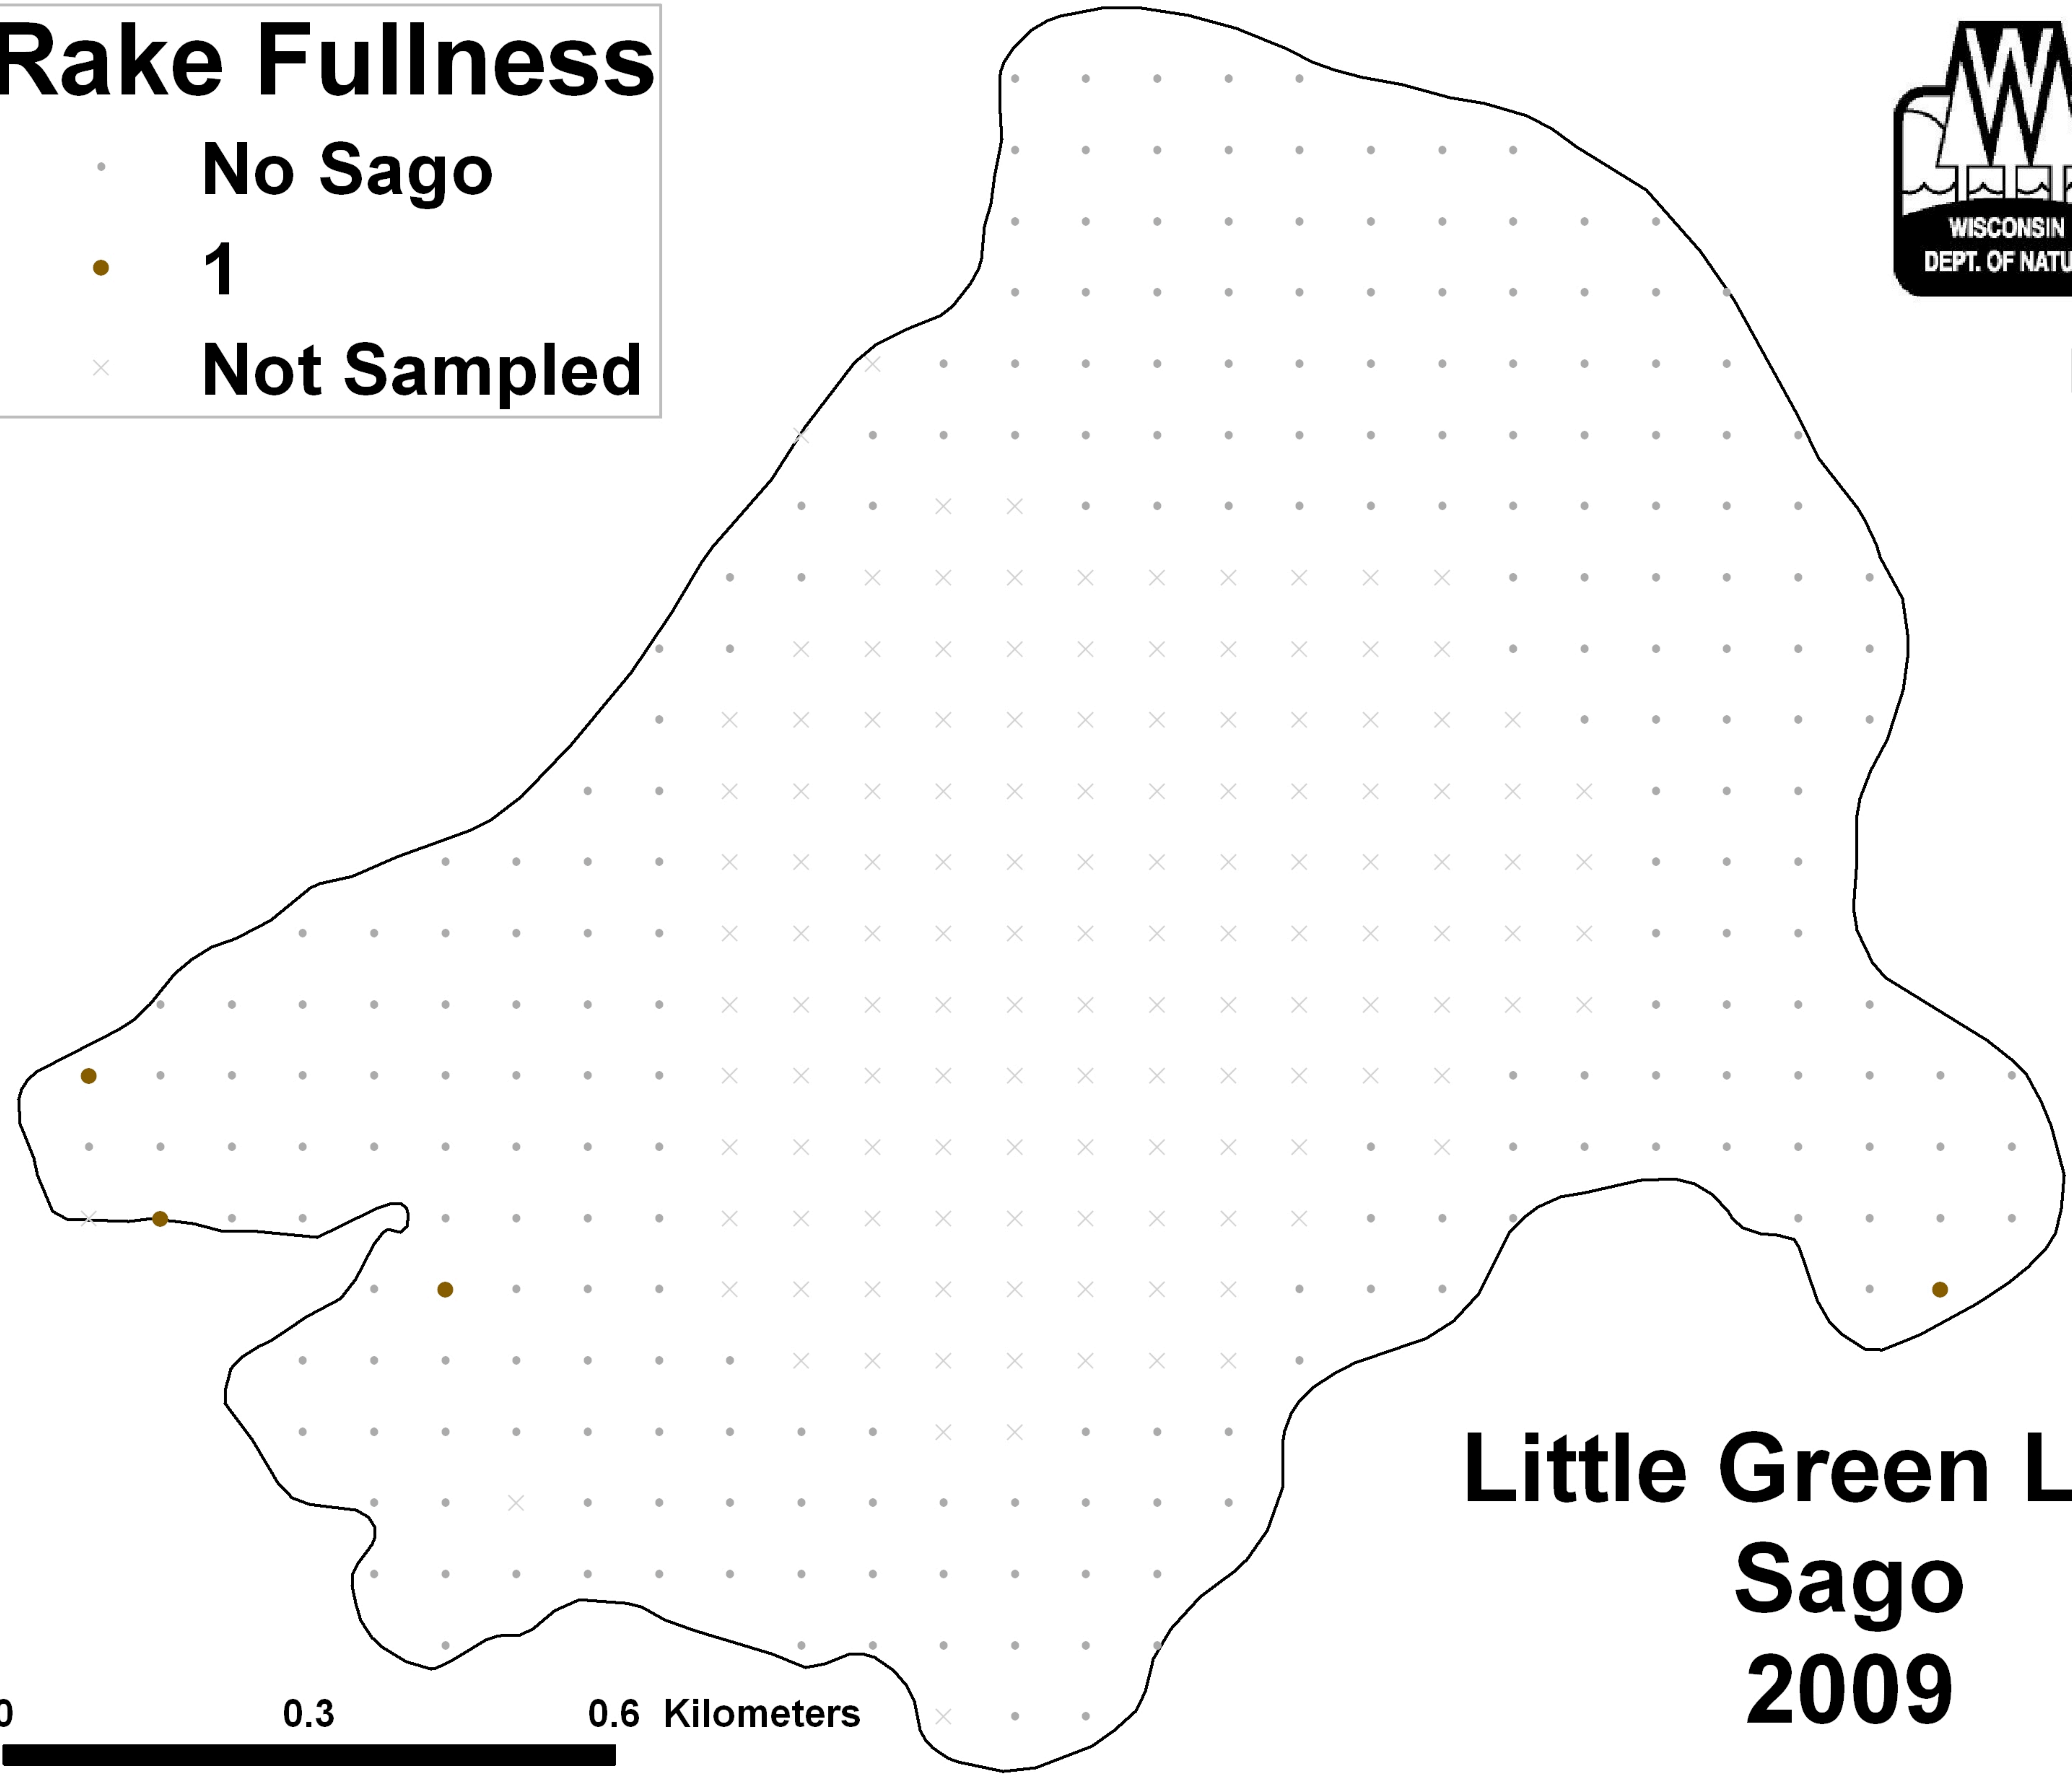

Rake Fullness

- No Sago
- 1
- × Not Sampled

Little Green Lake
Sago
2009

0 0.3 0.6 Kilometers